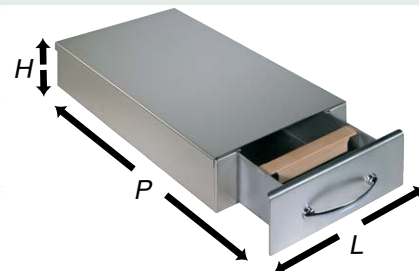

CASSETTI BATTIFONDI
/ WASTE DRAWERS

LXPXH (cm)

CAS	Cassetto battifondi 285x530x85 Inox waste drawer 285x530x85	285 €
CAS 1	Cassetto battifondi 205x340x65 Inox waste drawer 205x340x65	150 €
CAS RS	Cassetto battifondi 235x340x65 Inox waste drawer 235x340x65	170 €