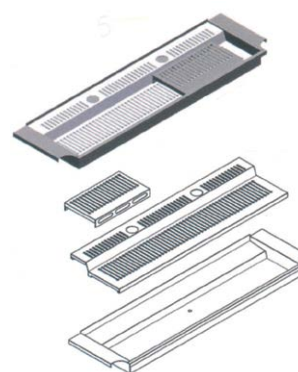

**BACINELLE RIBASSATE
/ DEEP DRIP TRAYS**

BAC 1GR	Bacinella ribassata Deep drip tray	85 €
BAC 2GR	Bacinella ribassata Deep drip tray	105 €
BAC 3GR	Bacinella ribassata Deep drip tray	135 €
BAC 4GR	Bacinella ribassata Deep drip tray	195 €